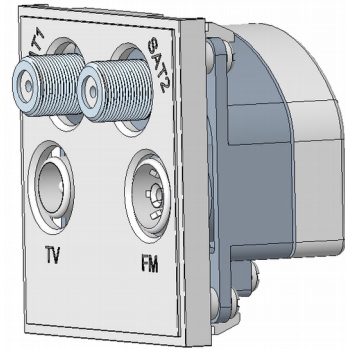

Technical Data Sheet 50 x 50 Module (Euromodule) Screened Quadplexer

Description

Fully screened Sat 1, Sat 2, TV and Radio Quadplexer. Ideal for Sky and Sky+ applications

Standards and Approvals

RoHS Directive 2011/65/EC
Electromagnetic Compatibility Directive 2014/30/EU

Features

- Black or white to complement plate
- Clip-in for easy installation
- Flame retarding Polycarbonate

Technical Specification

Insertion Loss Radio	3 dB
Insertion Loss TV	2.5dB
Insertion Loss Sat	3 dB
DC Passthrough	Yes
Frequency Radio	87.5 -230 MHz
Frequency TV	470-862 MHz
Frequency Sat 1	950-2300 MHz
Frequency Sat 2	5-2400 Mhz
Recommended Box Deep	35mm