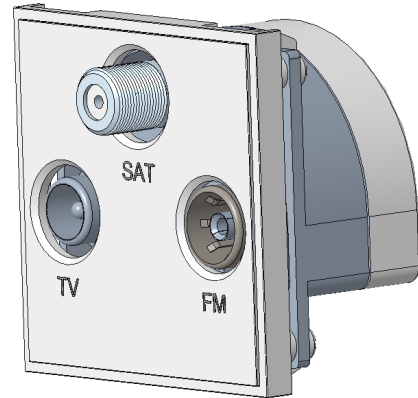

## Technical Data Sheet 50 x 50 Module (Euromodule) Screened Triplexer

### Description

Fully screened Sat 1, TV and Radio Triplexer. Ideal for Sky applications

### Features

- Black or white to complement plate
- Clip-in for easy installation
- Flame retarding Polycarbonate