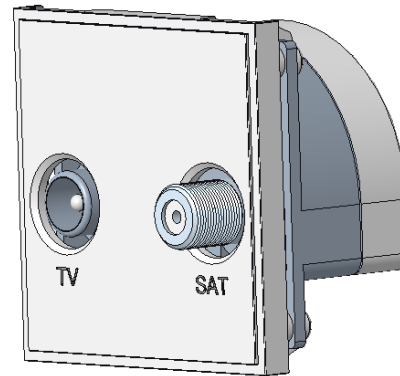

Technical Data Sheet 50 x 50 Module (Euromodule) Screened Diplexer TV SAT

Description

Fully screened TV and Satellite Diplexed aerial outlet.

Standards and Approvals

RoHS Directive 2011/65/EC
Electromagnetic Compatibility Directive
2014/30/EU

Features

- Black or white to complement plate
- Clip-in for easy installation
- Flame retarding Polycarbonate

Technical Specification

Insertion Loss SAT	2.5 dB
Insertion Loss TV	2 dB
DC Passthrough	Yes
Frequency Radio	950-2150 MHz
Frequency TV	47-862 MHz
Recommended Box Deep	35mm