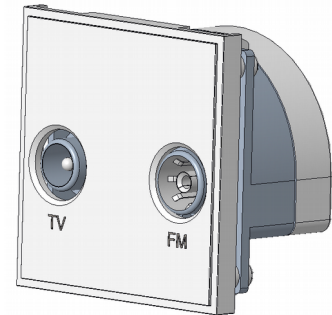

Technical Data Sheet 50 x 50 Module (Euromodule) Screened Diplexer TV Radio

Description

Fully screened TV and Radio Diplexed aerial outlet.

Standards and Approvals

RoHS Directive 2011/65/EC
Electromagnetic Compatibility Directive 2014/30/EU

Features

- Black or white to complement plate
- Clip-in for easy installation
- Flame retarding Polycarbonate

Technical Specification

Insertion Loss Radio	1.5 dB
Insertion Loss TV	1.5dB
DC Passthrough	Yes
Frequency Radio	87.5 -230 MHz
Frequency TV	5-68/470-862 MHz
Recommended Box Deep	35mm